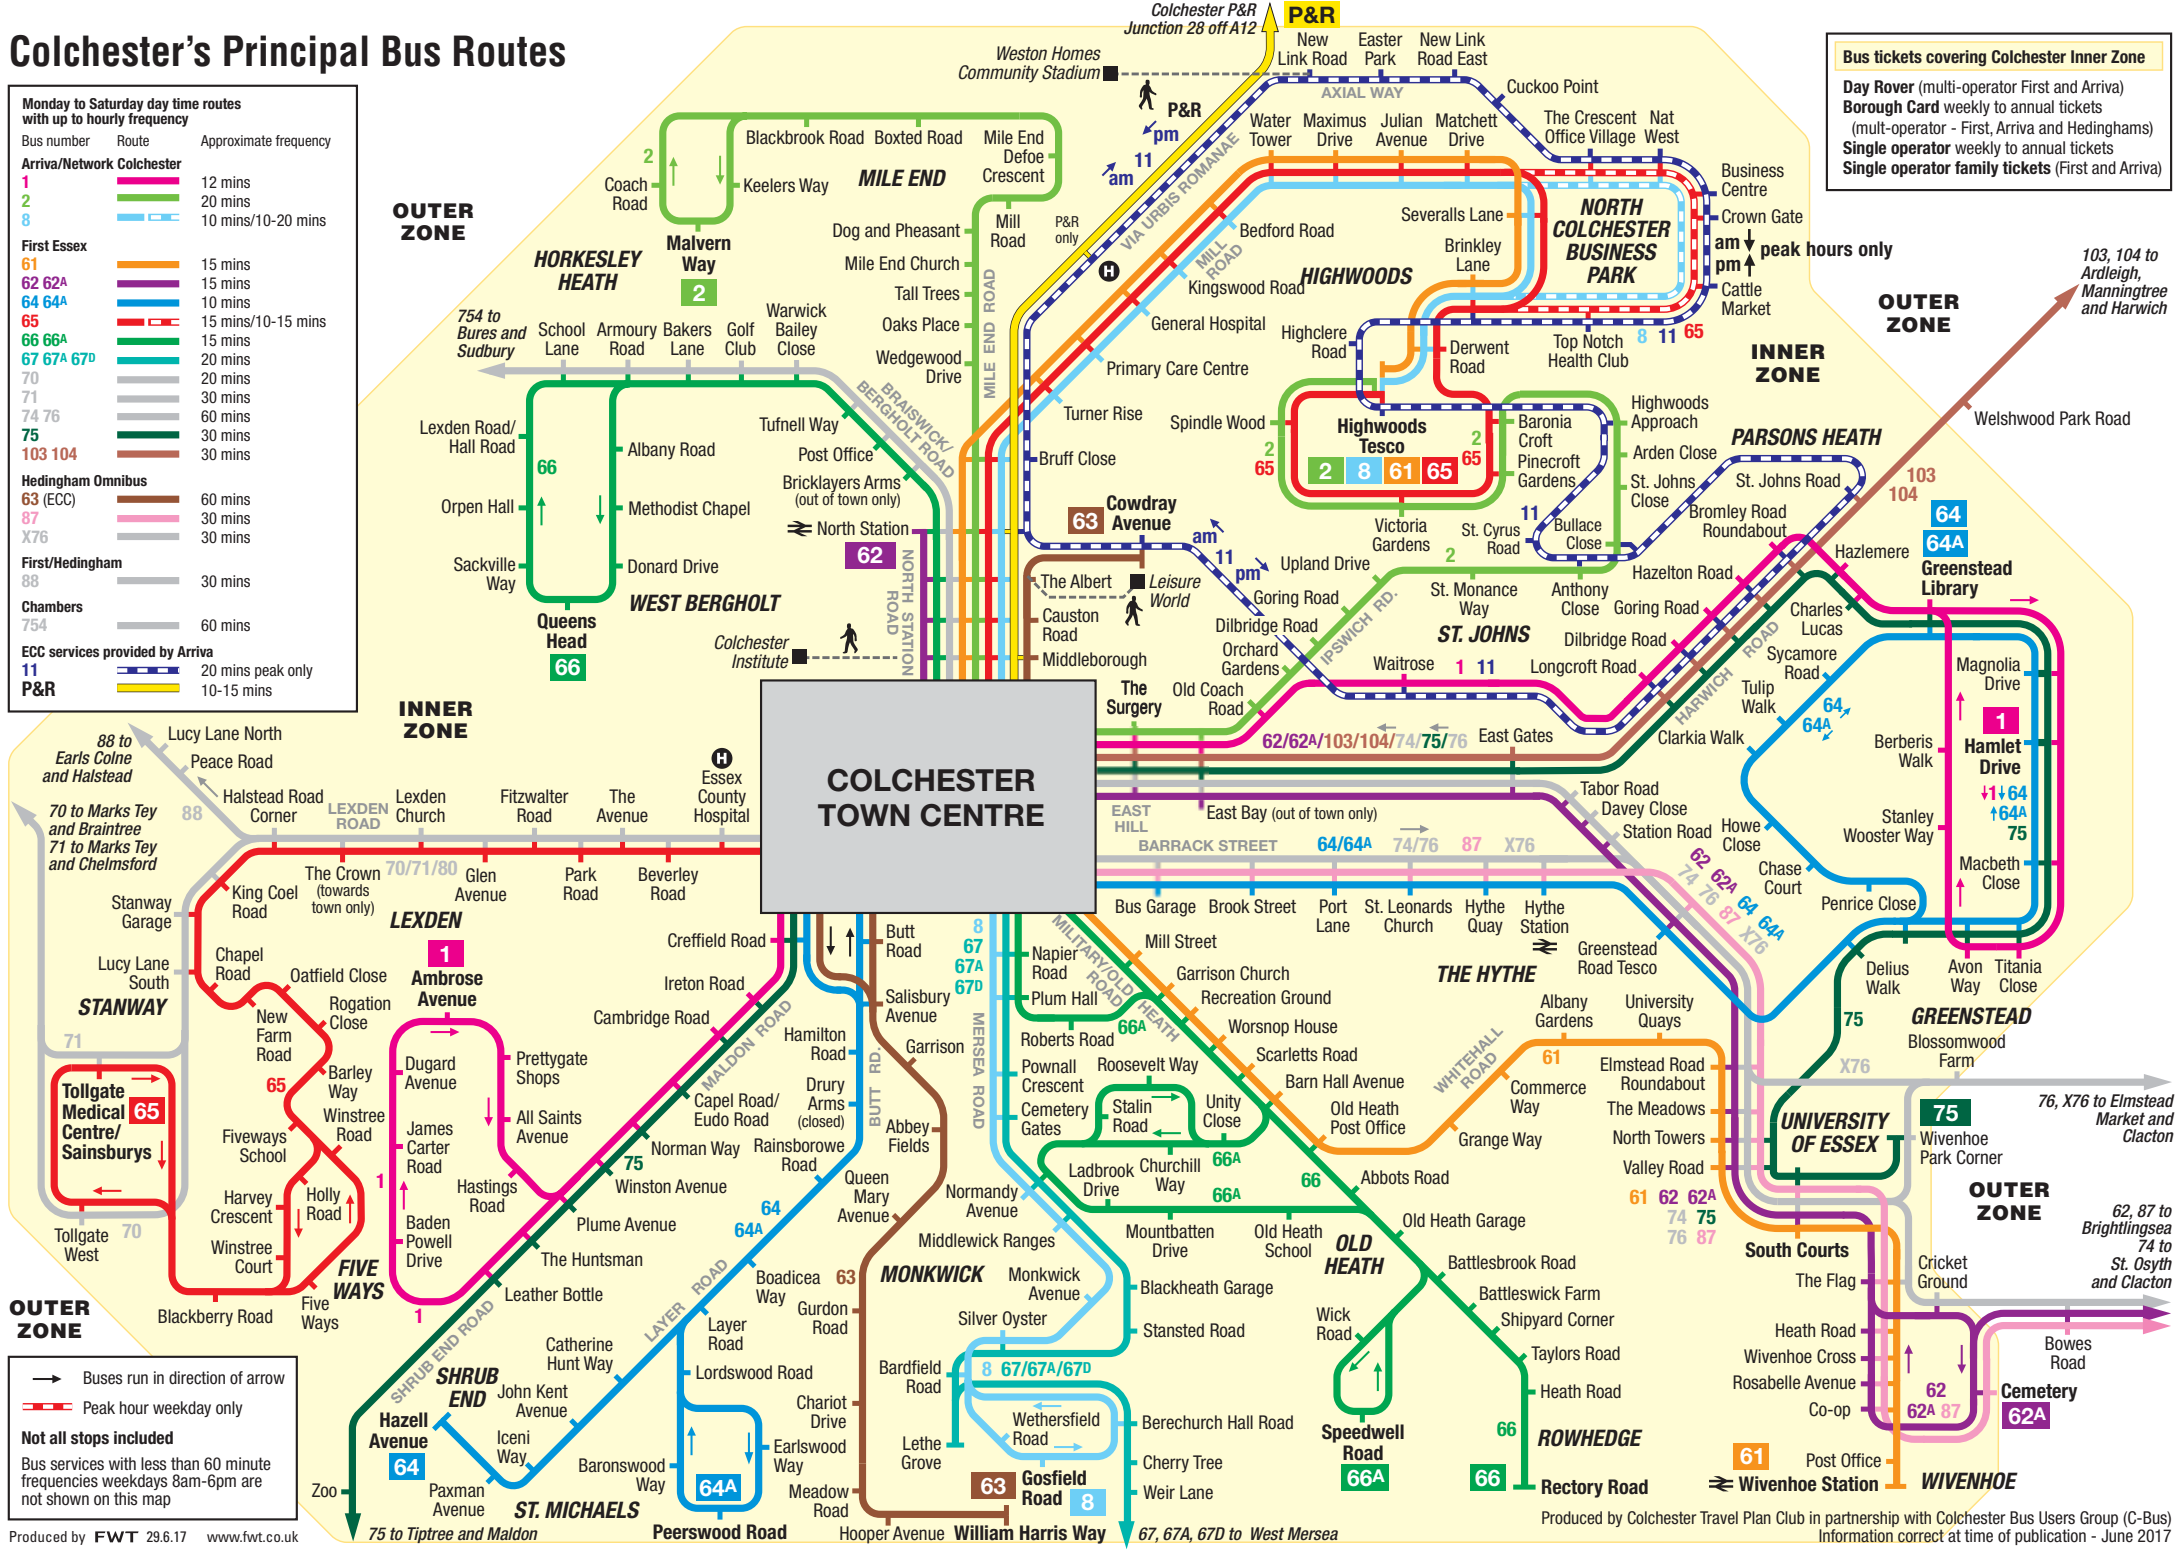

Colchester's Principal Bus Routes

Monday to Saturday day time routes with up to hourly frequency

Bus number	Route	Approximate frequency
Arriva/Network Colchester		
1		12 mins
2		20 mins
8		10 mins/10-20 mins
First Essex		
61		15 mins
62 62A		15 mins
64 64A		10 mins
65		15 mins/10-15 mins
66 66A		15 mins
67 67A 67D		20 mins
70		20 mins
71		30 mins
74 76		60 mins
75		30 mins
103 104		30 mins
Hedingham Omnibus		
63 (ECC)		60 mins
87		30 mins
X76		30 mins
First/Hedingham		
88		30 mins
Chambers		
754		60 mins
ECC services provided by Arriva		
11		20 mins peak only
P&R		10-15 mins

Bus tickets covering Colchester Inner Zone

- Day Rover (multi-operator First and Arriva)
- Borough Card weekly to annual tickets (multi-operator - First, Arriva and Hedinghams)
- Single operator weekly to annual tickets
- Single operator family tickets (First and Arriva)

→ Buses run in direction of arrow
 - - - Peak hour weekday only
Not all stops included
 Bus services with less than 60 minute frequencies weekdays 8am-6pm are not shown on this map